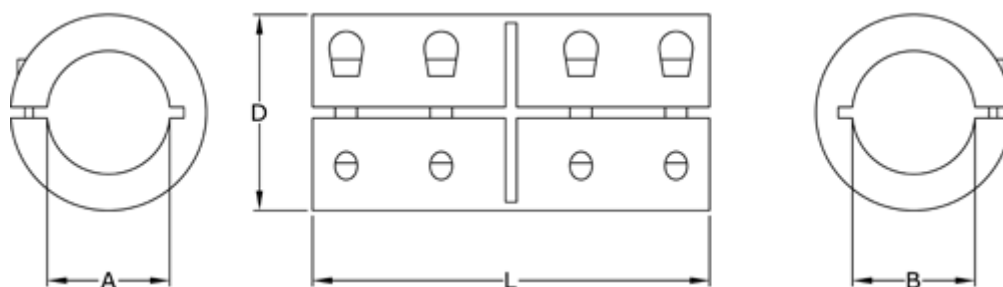

# Data Sheet

Article number: 3323046501015

Description: Rigid coupling size 15 bore 15/15 mm  
One piece clamp, steel

## Measures

A = 15  
B = 15  
D = 34  
L = 50  
Screw = M5x16